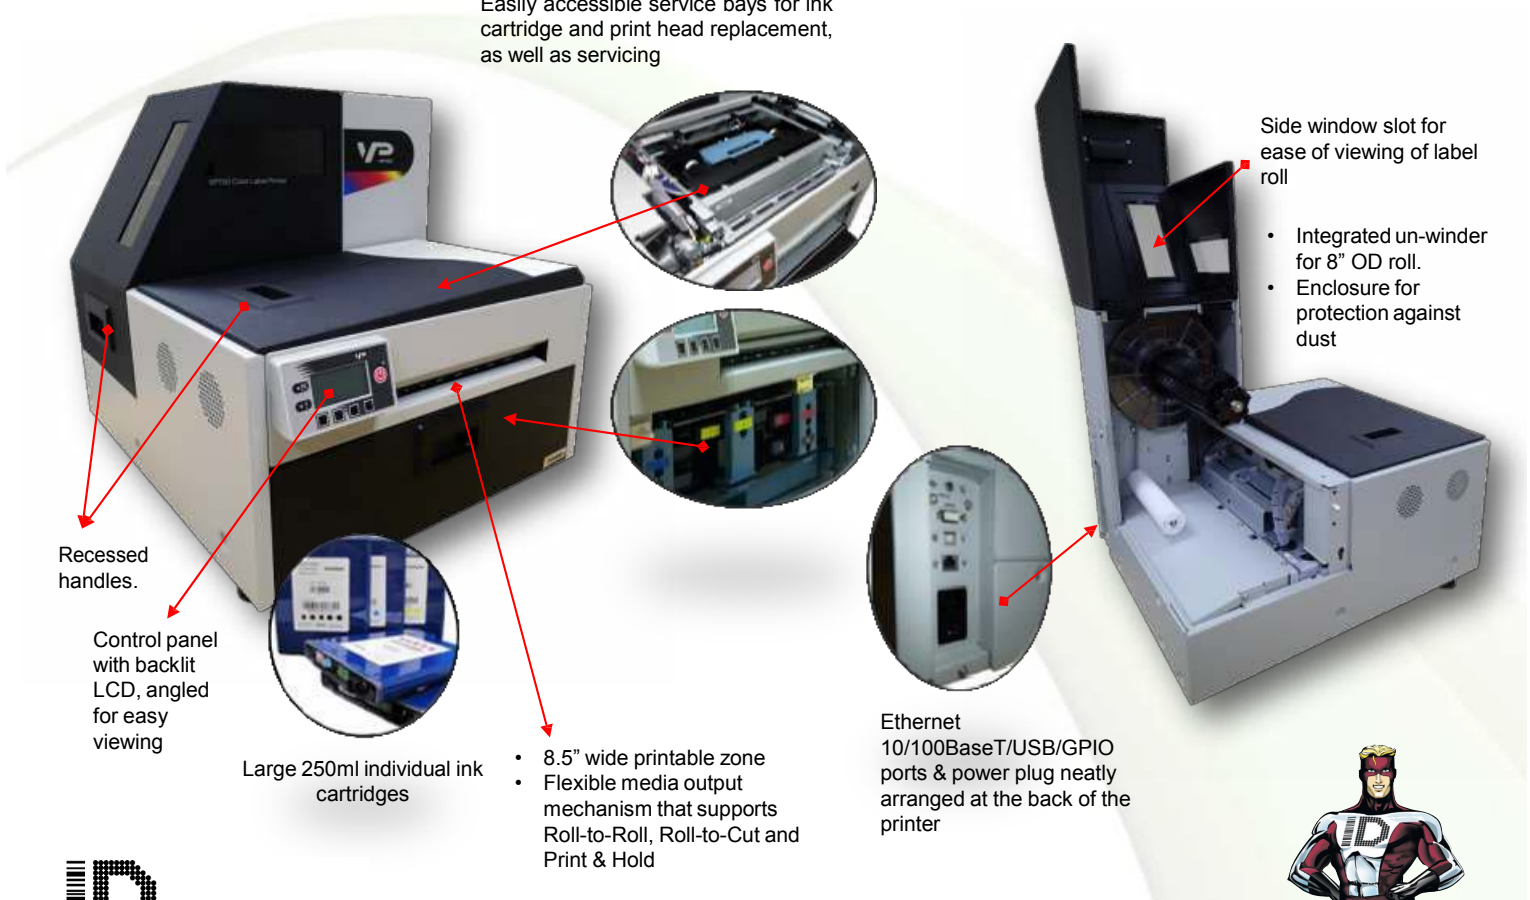

# VP700 Color Label Printer

For a long time, the ability to produce beautiful full color labels on demand, at a sensible price, has been an elusive dream. The VP700 printer makes it real!

Built by our partner VIPColor, using the latest Memjet printing technology, the VP700 produces stunning labels at resolutions up to 1600 x 1600 dpi.

## Highlights

Print speeds:	Up to 12 inches/second	Interface	Backlit LCD with 8 languages, web server
Print Resolution	1600x800 or 1600x1600 dpi	Operation	Straight label feed with auto loading
Connectivity	USB 2.0, Ethernet, GPIO		Easy access for service and ink loading
Ink	5 individual 250ml tanks (CMYKK)	Construction	Industrial level metal casing
Power	Universal power supply		Enclosed label roll for dust protection
Print modes	Roll to Roll, Roll to Cut, Print to hold	Printer driver	Windows driver to allow use with most label design software
Media Width	2" minimum to 8.5" maximum	Warranty	12 months warranty or 5 million inches (whichever comes first)
Roll diameter	Up to 8 inches	Support	Installation, training and service plans available from ID Technology
Max label length	40" continuous/roll to roll, 8" roll to cut/print to hold		
Label stocks	Gloss, matt paper plus synthetics. Call for info		

Easily accessible service bays for ink cartridge and print head replacement, as well as servicing

Recessed handles.

Control panel with backlit LCD, angled for easy viewing

Large 250ml individual ink cartridges

- 8.5" wide printable zone
- Flexible media output mechanism that supports Roll-to-Roll, Roll-to-Cut and Print & Hold

Ethernet 10/100BaseT/USB/GPIO ports & power plug neatly arranged at the back of the printer